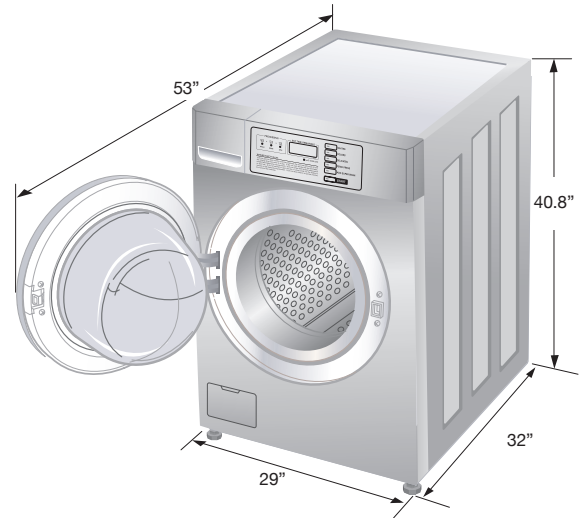

LG TITAN PRO CARD- & COIN-OPERATED WASHER

PRODUCT SPECS

<i>CYLINDER</i>	
Capacity <i>lbs</i>	33
Cylinder Diameter <i>inch</i>	24
Cylinder Depth <i>inch</i>	20.4
Cylinder Volume <i>cu ft</i>	5.2
<i>DIMENSIONS & WEIGHT</i>	
Net Weight <i>lbs</i>	221.8
Crated Weight <i>lbs</i>	248
Machine Dimensions <i>inch</i> WxDxH	29 x 32 x 40.8
Machine Depth w/Door Opening <i>inch</i>	53
Shipping Dimensions <i>inch</i> WxDxH	31 x 33.3 x 44.3
<i>SPEED</i>	
Washing Speed <i>rpm</i>	46
Extract (High Speed) <i>rpm</i>	980
G-force	327
<i>WATER USAGE & CONNECTIONS</i>	
Water Inlets <i>inch</i>	2 @ 3/4
Drain Diameter <i>inch</i>	2
Water Consumption <i>gal</i>	17.8
<i>NOISE & CYCLE TIME</i>	
Noise Level (sound power) <i>dB</i>	< 62
Program Duration (default) <i>mins</i>	35
<i>SYSTEM & CONTROL</i>	
Inverter Direct Drive Motor	•
Intelligent Electronic Controls	•
3 Compartment Dispenser	•
Forced Drain System	•
Pricing Program	Special Vend Price
<i>ETERNAL FINISH</i>	
Drum	Stainless Steel Drum
Top Plate	Painted Steel
Transparent Glass Window Door	•
Colors	Platinum
Cabinet	Painted Steel
Control Panel	Painted Steel
<i>CONNECTIONS</i>	
Available Voltages <i>V/Hz/Ph</i>	120/60/1
PCB Fuse - Main Control Board <i>Amps</i>	12
PCB Fuse - Filter Assembly <i>Amps</i>	15
<i>HOSE</i>	
Inlet Hose <i>ft</i>	4.92
Drain Hose <i>ft</i>	6.82
<i>ENERGY SAVINGS INFORMATION</i>	
Modified Energy Factor <i>MEF*</i>	2.4
Water Consumption Factor <i>WCF*</i>	4.0

Specifications subject to change without notice or obligation. Contact Girbau North America at (800) 256-1073 for dimensions not shown or for clarification.

* Modified Energy Factor (MEF) measured in cubic feet per kilowatt-hour per cycle. Water Consumption Factor (WCF) measured in gallons per cycle per cylinder cubic feet. MEF and WCF statistics are according to Department of Energy (DOE) testing standards report by LG Commercial Laundry.