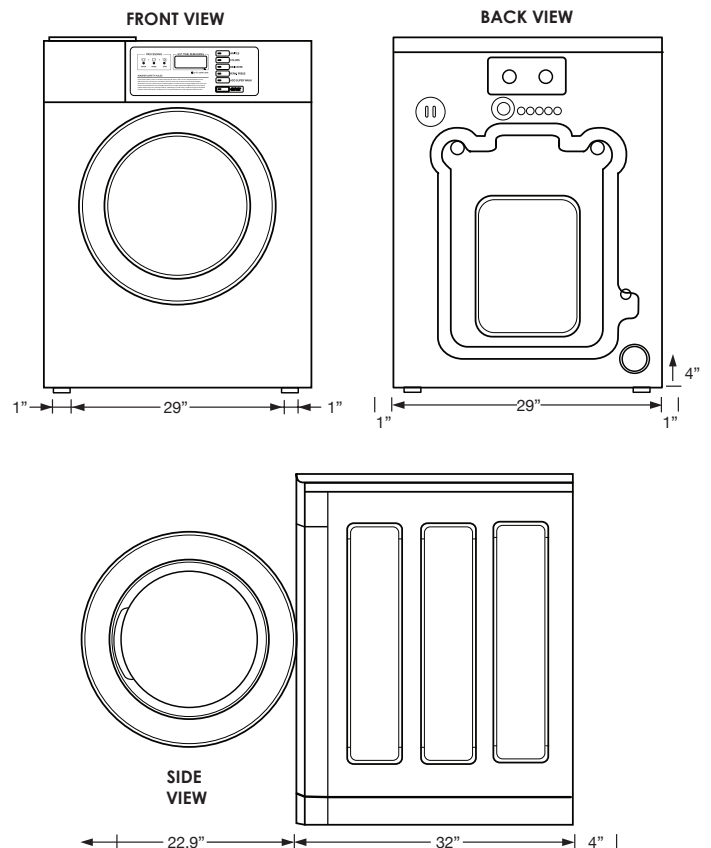

LG TITAN PRO CARD- & COIN-OPERATED WASHER

PRODUCT SPECS

<i>CYLINDER</i>	
Capacity <i>lbs</i>	33
Cylinder Diameter <i>inch</i>	24
Cylinder Depth <i>inch</i>	20.4
Cylinder Volume <i>cu ft</i>	5.2
<i>DIMENSIONS & WEIGHT</i>	
Net Weight <i>lbs</i>	221.8
Crated Weight <i>lbs</i>	248
Machine Dimensions <i>inch</i> WxDxH	29 x 32 x 40.8
Machine Depth w/Door Opening <i>inch</i>	53
Shipping Dimensions <i>inch</i> WxDxH	31 x 33.3 x 44.3
<i>SPEED</i>	
Washing Speed <i>rpm</i>	46
Extract (High Speed) <i>rpm</i>	980
G-force	327
<i>WATER USAGE & CONNECTIONS</i>	
Water Inlets <i>inch</i>	2 @ 3/4
Drain Diameter <i>inch</i>	2
Water Consumption <i>gal</i>	17.8
<i>NOISE & CYCLE TIME</i>	
Noise Level (sound power) <i>dB</i>	< 62
Program Duration (default) <i>mins</i>	35
<i>SYSTEM & CONTROL</i>	
Inverter Direct Drive Motor	•
Intelligent Electronic Controls	•
3 Compartment Dispenser	•
Forced Drain System	•
Pricing Program	Special Vend Price
<i>ETERNAL FINISH</i>	
Drum	Stainless Steel Drum
Top Plate	Painted Steel
Transparent Glass Window Door	•
Colors	Platinum
Cabinet	Painted Steel
Control Panel	Painted Steel
<i>CONNECTIONS</i>	
Available Voltages <i>V/Hz/Ph</i>	120/60/1
PCB Fuse - Main Control Board <i>Amps</i>	12
PCB Fuse - Filter Assembly <i>Amps</i>	15
<i>HOSE</i>	
Inlet Hose <i>ft</i>	4.92
Drain Hose <i>ft</i>	6.82
<i>ENERGY SAVINGS INFORMATION</i>	
Modified Energy Factor <i>MEF*</i>	2.4
Water Consumption Factor <i>WCF*</i>	4.0

Specifications subject to change without notice or obligation. Contact Girbau North America at (800) 256-1073 for dimensions not shown or for clarification.

* Modified Energy Factor (MEF) measured in cubic feet per kilowatt-hour per cycle. Water Consumption Factor (WCF) measured in gallons per cycle per cylinder cubic feet. MEF and WCF statistics are according to Department of Energy (DOE) testing standards report by LG Commercial Laundry.