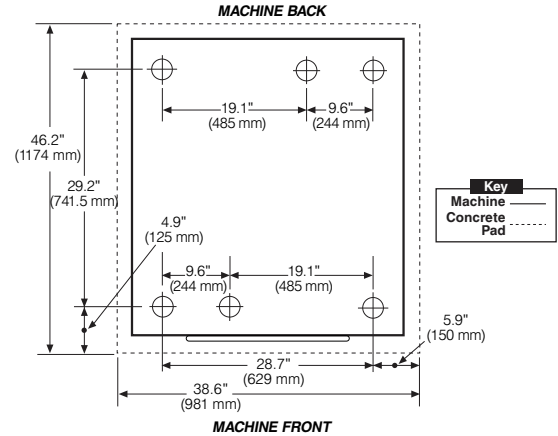

2500 State Road 44 • Oshkosh, WI 54904
920.230.8550 • FAX 920.231.4666
www.sportslaundry.com

RMG070

ON-PREMISE G-FLEX 70-POUND CAPACITY
HARD-MOUNT WASHER-EXTRACTOR

Capacity lbs (kg)	70 (30.5)
Cylinder Diameter inch (mm)	30.1 (765)
Cylinder Depth inch (mm)	23.5 (596)
Cylinder Volume cu ft (dm³)	9.7 (274)
Net Weight lbs (kg)	899 (408)
Crated Weight lbs (kg)	957 (434)
Machine Width inch (mm)	34.3 (870)
Machine Depth inch (mm)	45 (1143)
Machine Height inch (mm)	57.7 (1466)
Door Opening inch (mm)	16.7 (424)
Floor to Door inch (mm)	21.4 (544)
Shipping Dimensions inch (mm) (WxDxH)	35.3 x 48.2 x 64.1 (897 x 1225 x 1627)
Washing Speed rpm	40
Spin Speeds rpm	40/86/342/485/570/685
G-force	50/100/140/200
Static Force Transmitted lbs (kg)	1208 (548)
Dynamic Force Transmitted lbs (kg)	3086 (1400)
Frequency of Dynamic Force Hz	11.4
Available Voltages/Wire Conductor/Amp	208-240/60/1, 2W+G, 15 Amp 208-240/60/3, 3W+G, 15 Amp
Drain Diameter inch (mm)	3 (76)
Water Inlets inch (mm)	2 @ 3/4 (2 @ 19)
Recommended Water Pressure PSI (bar)	30-60 (2-4)
Water Flow gal/min (l/min)	16 (60)
Steam Connection (optional) inch (mm)	1/2 (12.7)
Total Power kW	1.3

* Specifications subject to change without notice or obligation. Call Sports Laundry Systems for dimensions not shown or for clarification.