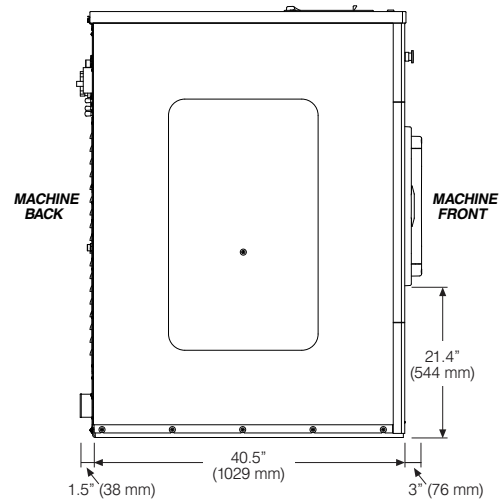

2500 State Road 44 • Oshkosh, WI 54904
920.230.8550 • FAX 920.231.4666
www.sportslaundry.com

RMG070

ON-PREMISE G-FLEX 70-POUND CAPACITY
HARD-MOUNT WASHER-EXTRACTOR

Capacity lbs (kg)	70 (30.5)
Cylinder Diameter inch (mm)	30.1 (765)
Cylinder Depth inch (mm)	23.5 (596)
Cylinder Volume cu ft (dm³)	9.7 (274)
Net Weight lbs (kg)	899 (408)
Crated Weight lbs (kg)	957 (434)
Machine Width inch (mm)	34.3 (870)
Machine Depth inch (mm)	45 (1143)
Machine Height inch (mm)	57.7 (1466)
Door Opening inch (mm)	16.7 (424)
Floor to Door inch (mm)	21.4 (544)
Shipping Dimensions inch (mm) (WxDxH)	35.3 x 48.2 x 64.1 (897 x 1225 x 1627)
Washing Speed rpm	40
Spin Speeds rpm	40/86/342/485/570/685
G-force	50/100/140/200
Static Force Transmitted lbs (kg)	1208 (548)
Dynamic Force Transmitted lbs (kg)	3086 (1400)
Frequency of Dynamic Force Hz	11.4
Available Voltages/Wire Conductor/Amp	208-240/60/1, 2W+G, 15 Amp 208-240/60/3, 3W+G, 15 Amp
Drain Diameter inch (mm)	3 (76)
Water Inlets inch (mm)	2 @ 3/4 (2 @ 19)
Recommended Water Pressure PSI (bar)	30-60 (2-4)
Water Flow gal/min (l/min)	16 (60)
Steam Connection (optional) inch (mm)	1/2 (12.7)
Total Power kW	1.3

* Specifications subject to change without notice or obligation. Call Sports Laundry Systems for dimensions not shown or for clarification.