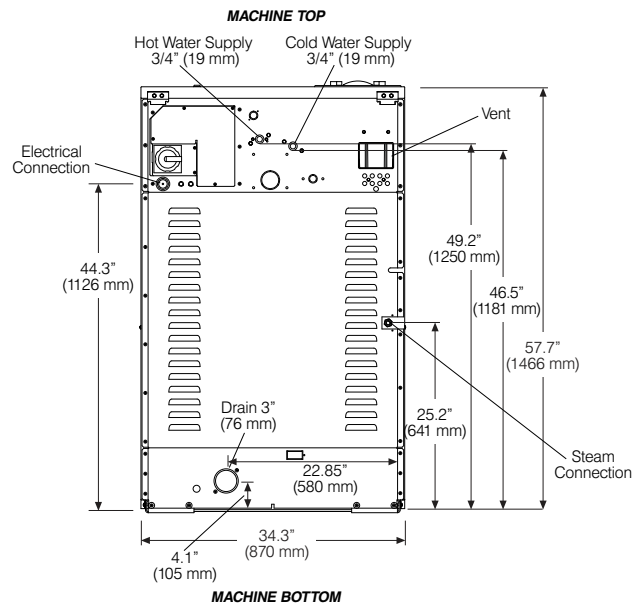

2500 State Road 44 • Oshkosh, WI 54904
920.230.8550 • FAX 920.231.4666
www.sportslaundry.com

RMG070

ON-PREMISE G-FLEX 70-POUND CAPACITY
HARD-MOUNT WASHER-EXTRACTOR

Capacity lbs (kg)	70 (30.5)
Cylinder Diameter inch (mm)	30.1 (765)
Cylinder Depth inch (mm)	23.5 (596)
Cylinder Volume cu ft (dm³)	9.7 (274)
Net Weight lbs (kg)	899 (408)
Crated Weight lbs (kg)	957 (434)
Machine Width inch (mm)	34.3 (870)
Machine Depth inch (mm)	45 (1143)
Machine Height inch (mm)	57.7 (1466)
Door Opening inch (mm)	16.7 (424)
Floor to Door inch (mm)	21.4 (544)
Shipping Dimensions inch (mm) (WxDxH)	35.3 x 48.2 x 64.1 (897 x 1225 x 1627)
Washing Speed rpm	40
Spin Speeds rpm	40/86/342/485/570/685
G-force	50/100/140/200
Static Force Transmitted lbs (kg)	1208 (548)
Dynamic Force Transmitted lbs (kg)	3086 (1400)
Frequency of Dynamic Force Hz	11.4
Available Voltages/Wire Conductor/Amp	208-240/60/1, 2W+G, 15 Amp 208-240/60/3, 3W+G, 15 Amp
Drain Diameter inch (mm)	3 (76)
Water Inlets inch (mm)	2 @ 3/4 (2 @ 19)
Recommended Water Pressure PSI (bar)	30-60 (2-4)
Water Flow gal/min (l/min)	16 (60)
Steam Connection (optional) inch (mm)	1/2 (12.7)
Total Power kW	1.3

* Specifications subject to change without notice or obligation. Call Sports Laundry Systems for dimensions not shown or for clarification.