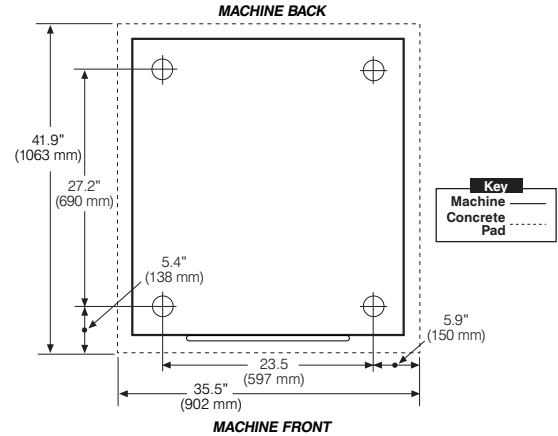

2500 State Road 44 • Oshkosh, WI 54904
920.230.8550 • FAX 920.231.4666
www.sportslaundry.com

RMG040

ON-PREMISE G-FLEX 40-POUND CAPACITY
HARD-MOUNT WASHER-EXTRACTOR

Capacity lbs (kg)	40 (18.5)
Cylinder Diameter inch (mm)	24.4 (620)
Cylinder Depth inch (mm)	21.6 (549)
Cylinder Volume cu ft (dm³)	6 (166)
Net Weight lbs (kg)	562 (255)
Crated Weight lbs (kg)	624 (283)
Machine Width inch (mm)	29.5 (750)
Machine Depth inch (mm)	41.25 (1048)
Machine Height inch (mm)	52.9 (1344)
Door Opening inch (mm)	12.9 (327)
Floor to Door inch (mm)	20 (509)
Shipping Dimensions inch (mm) (WxDxH)	30.6 x 43.1 x 58.8 (777 x 1095 x 1494)
Washing Speed rpm	47
Spin Speeds rpm	47/100/380/540/635/760
G-force	50/100/140/200
Static Force Transmitted lbs (kg)	805 (365)
Dynamic Force Transmitted lbs (kg)	1828 (829)
Frequency of Dynamic Force Hz	12.7
Available Voltages/Wire Conductor/Amp	208-240/60/1, 2W+G, 10 Amp
Drain Diameter inch (mm)	3 (76)
Water Inlets inch (mm)	2 @ 3/4 (2 @ 19)
Recommended Water Pressure PSI (bar)	30-60 (2-4)
Water Flow gal/min (l/min)	16 (60)
Steam Connection (optional) inch (mm)	1/2 (12.7)
Total Power kW	0.8

* Specifications subject to change without notice or obligation. Call Sports Laundry Systems for dimensions not shown or for clarification.