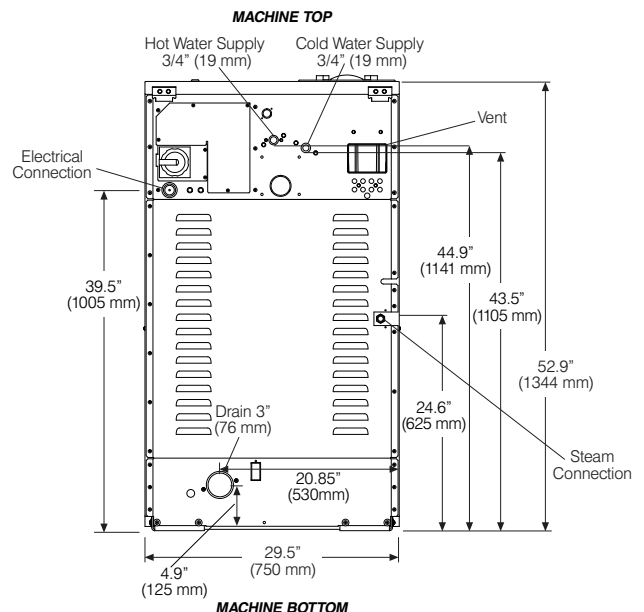

2500 State Road 44 • Oshkosh, WI 54904
920.230.8550 • FAX 920.231.4666
www.sportslaundry.com

RMG040

ON-PREMISE G-FLEX 40-POUND CAPACITY
HARD-MOUNT WASHER-EXTRACTOR

Capacity lbs (kg)	40 (18.5)
Cylinder Diameter inch (mm)	24.4 (620)
Cylinder Depth inch (mm)	21.6 (549)
Cylinder Volume cu ft (dm³)	6 (166)
Net Weight lbs (kg)	562 (255)
Crated Weight lbs (kg)	624 (283)
Machine Width inch (mm)	29.5 (750)
Machine Depth inch (mm)	41.25 (1048)
Machine Height inch (mm)	52.9 (1344)
Door Opening inch (mm)	12.9 (327)
Floor to Door inch (mm)	20 (509)
Shipping Dimensions inch (mm) (WxDxH)	30.6 x 43.1 x 58.8 (777 x 1095 x 1494)
Washing Speed rpm	47
Spin Speeds rpm	47/100/380/540/635/760
G-force	50/100/140/200
Static Force Transmitted lbs (kg)	805 (365)
Dynamic Force Transmitted lbs (kg)	1828 (829)
Frequency of Dynamic Force Hz	12.7
Available Voltages/Wire Conductor/Amp	208-240/60/1, 2W+G, 10 Amp
Drain Diameter inch (mm)	3 (76)
Water Inlets inch (mm)	2 @ 3/4 (2 @ 19)
Recommended Water Pressure PSI (bar)	30-60 (2-4)
Water Flow gal/min (l/min)	16 (60)
Steam Connection (optional) inch (mm)	1/2 (12.7)
Total Power kW	0.8

* Specifications subject to change without notice or obligation. Call Sports Laundry Systems for dimensions not shown or for clarification.