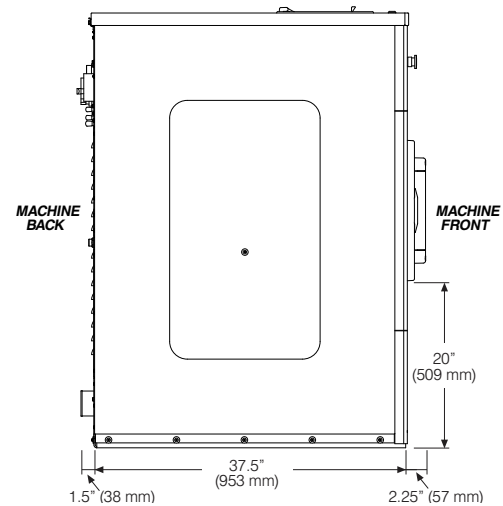

2500 State Road 44 • Oshkosh, WI 54904
920.230.8550 • FAX 920.231.4666
www.sportslaundry.com

RMG040

ON-PREMISE G-FLEX 40-POUND CAPACITY
HARD-MOUNT WASHER-EXTRACTOR

Capacity lbs (kg)	40 (18.5)
Cylinder Diameter inch (mm)	24.4 (620)
Cylinder Depth inch (mm)	21.6 (549)
Cylinder Volume cu ft (dm³)	6 (166)
Net Weight lbs (kg)	562 (255)
Crated Weight lbs (kg)	624 (283)
Machine Width inch (mm)	29.5 (750)
Machine Depth inch (mm)	41.25 (1048)
Machine Height inch (mm)	52.9 (1344)
Door Opening inch (mm)	12.9 (327)
Floor to Door inch (mm)	20 (509)
Shipping Dimensions inch (mm) (WxDxH)	30.6 x 43.1 x 58.8 (777 x 1095 x 1494)
Washing Speed rpm	47
Spin Speeds rpm	47/100/380/540/635/760
G-force	50/100/140/200
Static Force Transmitted lbs (kg)	805 (365)
Dynamic Force Transmitted lbs (kg)	1828 (829)
Frequency of Dynamic Force Hz	12.7
Available Voltages/Wire Conductor/Amp	208-240/60/1, 2W+G, 10 Amp
Drain Diameter inch (mm)	3 (76)
Water Inlets inch (mm)	2 @ 3/4 (2 @ 19)
Recommended Water Pressure PSI (bar)	30-60 (2-4)
Water Flow gal/min (l/min)	16 (60)
Steam Connection (optional) inch (mm)	1/2 (12.7)
Total Power kW	0.8

* Specifications subject to change without notice or obligation. Call Sports Laundry Systems for dimensions not shown or for clarification.