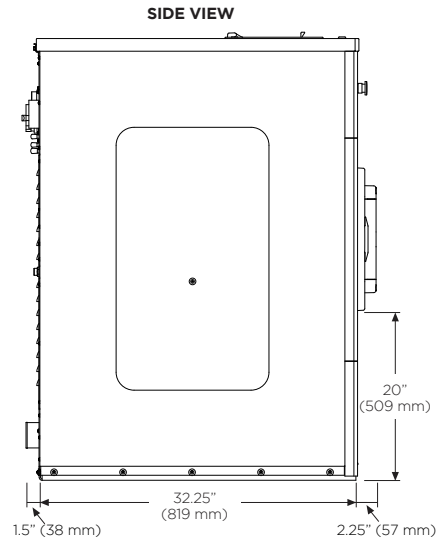

2500 State Road 44 • Oshkosh, WI 54904
800.256.1073 • FAX 920.231.4666
www.sportslaundry.com

RMG033

ON-PREMISE G-FLEX 33-POUND CAPACITY
HARD-MOUNT WASHER-EXTRACTOR

Capacity lbs (kg)	33 (15)
Cylinder Diameter inch (mm)	24.4 (620)
Cylinder Depth inch (mm)	16.4 (416)
Cylinder Volume cu ft (dm³)	4.5 (126)
Net Weight lbs (kg)	525 (238)
Crated Weight lbs (kg)	580 (263)
Machine Width inch (mm)	29.5 (750)
Machine Depth inch (mm)	32.25 (819)
Machine Height inch (mm)	52.9 (1344)
Door Opening inch (mm)	12.9 (327)
Floor to Door inch (mm)	20 (509)
Shipping Dimensions inch (mm) (WxDxH)	30.6 x 37.9 x 58.8 (777 x 962 x 1494)
Washing Speed rpm	44
Spin Speeds rpm	44/100/380/540/635/760
G-force	50/100/140/200
Static Force Transmitted lbs (kg)	721 (327)
Dynamic Force Transmitted lbs (kg)	1387 (629)
Frequency of Dynamic Force Hz	12.7
Available Voltages/Wire Conductor/Amp	208-240/60/1, 2W+G, 10 Amp
Drain Diameter inch (mm)	3 (80)
Water Inlets inch (mm)	2 @ 3/4 (2 @ 19)
Recommended Water Pressure PSI (bar)	30-60 (2-4)
Water Flow gal/min (l/min)	16 (60)
Steam Connection (optional) inch (mm)	1/2 (12.7)
Total Power kW	0.85

* Specifications subject to change without notice or obligation. Contact Sports Laundry Systems for dimensions not shown or for clarification.