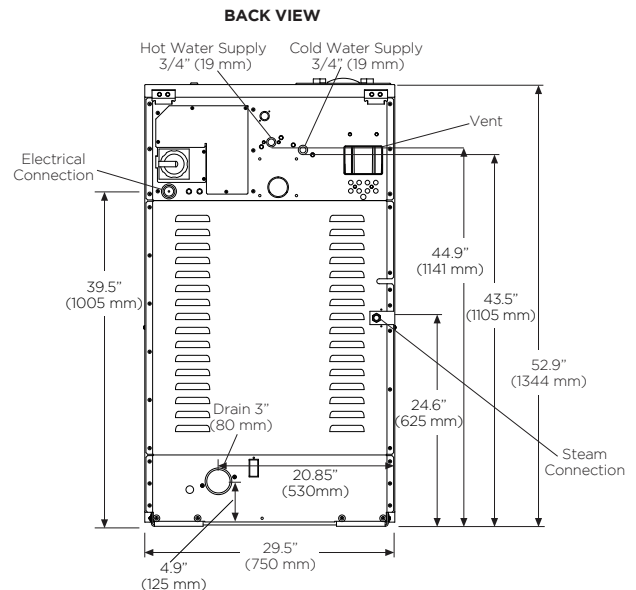

2500 State Road 44 • Oshkosh, WI 54904
800.256.1073 • FAX 920.231.4666
www.sportslaundry.com

RMG033

ON-PREMISE G-FLEX 33-POUND CAPACITY
HARD-MOUNT WASHER-EXTRACTOR

Capacity lbs (kg)	33 (15)
Cylinder Diameter inch (mm)	24.4 (620)
Cylinder Depth inch (mm)	16.4 (416)
Cylinder Volume cu ft (dm³)	4.5 (126)
Net Weight lbs (kg)	525 (238)
Crated Weight lbs (kg)	580 (263)
Machine Width inch (mm)	29.5 (750)
Machine Depth inch (mm)	32.25 (819)
Machine Height inch (mm)	52.9 (1344)
Door Opening inch (mm)	12.9 (327)
Floor to Door inch (mm)	20 (509)
Shipping Dimensions inch (mm) (WxDxH)	30.6 x 37.9 x 58.8 (777 x 962 x 1494)
Washing Speed rpm	44
Spin Speeds rpm	44/100/380/540/635/760
G-force	50/100/140/200
Static Force Transmitted lbs (kg)	721 (327)
Dynamic Force Transmitted lbs (kg)	1387 (629)
Frequency of Dynamic Force Hz	12.7
Available Voltages/Wire Conductor/Amp	208-240/60/1, 2W+G, 10 Amp
Drain Diameter inch (mm)	3 (80)
Water Inlets inch (mm)	2 @ 3/4 (2 @ 19)
Recommended Water Pressure PSI (bar)	30-60 (2-4)
Water Flow gal/min (l/min)	16 (60)
Steam Connection (optional) inch (mm)	1/2 (12.7)
Total Power kW	0.85

* Specifications subject to change without notice or obligation. Contact Sports Laundry Systems for dimensions not shown or for clarification.