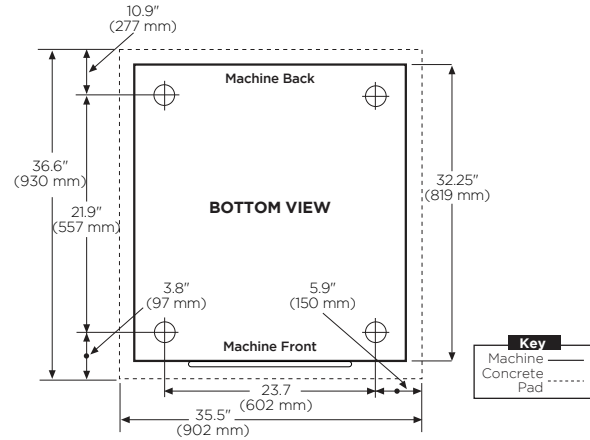

2500 State Road 44 • Oshkosh, WI 54904
800.256.1073 • FAX 920.231.4666
www.sportslaundry.com

RMG033

ON-PREMISE G-FLEX 33-POUND CAPACITY
HARD-MOUNT WASHER-EXTRACTOR

Capacity lbs (kg)	33 (15)
Cylinder Diameter inch (mm)	24.4 (620)
Cylinder Depth inch (mm)	16.4 (416)
Cylinder Volume cu ft (dm³)	4.5 (126)
Net Weight lbs (kg)	525 (238)
Crated Weight lbs (kg)	580 (263)
Machine Width inch (mm)	29.5 (750)
Machine Depth inch (mm)	32.25 (819)
Machine Height inch (mm)	52.9 (1344)
Door Opening inch (mm)	12.9 (327)
Floor to Door inch (mm)	20 (509)
Shipping Dimensions inch (mm) (WxDxH)	30.6 x 37.9 x 58.8 (777 x 962 x 1494)
Washing Speed rpm	44
Spin Speeds rpm	44/100/380/540/635/760
G-force	50/100/140/200
Static Force Transmitted lbs (kg)	721 (327)
Dynamic Force Transmitted lbs (kg)	1387 (629)
Frequency of Dynamic Force Hz	12.7
Available Voltages/Wire Conductor/Amp	208-240/60/1, 2W+G, 10 Amp
Drain Diameter inch (mm)	3 (80)
Water Inlets inch (mm)	2 @ 3/4 (2 @ 19)
Recommended Water Pressure PSI (bar)	30-60 (2-4)
Water Flow gal/min (l/min)	16 (60)
Steam Connection (optional) inch (mm)	1/2 (12.7)
Total Power kW	0.85

* Specifications subject to change without notice or obligation. Contact Sports Laundry Systems for dimensions not shown or for clarification.