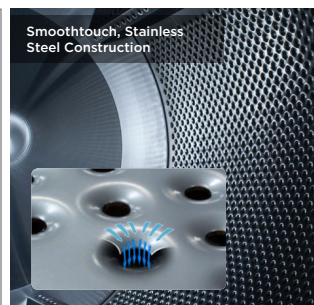

### PRODUCT FEATURES

- Engineered to successfully wet clean a wide array of items and fabrics — without shrinkage or damage — including dress shirts, wedding dresses, tailored suits, sweaters, skirts, silks, knits, wool, cotton, Gortex, polyester, linen, cashmere and camel hair.
- Perform the duties of a typical dry cleaning machine without the cost, space or negative environmental impact.
- Offer industry-best programmability and deliver complete control over every conditional aspect of the wet cleaning process.
- Provide easy to use controls. Once the programs are set, operators simply select a program number and press start.
- Feature 12 standard chemical injection signals (inteli models only) with programmable time dosing and flush flexibility. Chemicals are diluted with water before being introduced into the machine drum — preventing direct chemical-to-linen contact — preventing linen damage.
- Gently reach extract speeds ranging from 100- to 405 G-force.
- Rely on water — delivering an environmentally safe and non-toxic alternative to dry cleaning.
- Are not subject to any state or federal Environmental Protection Agency (EPA) restrictions.
- Feature durable AISI-304 stainless steel inner and outer drums designed for constant use.
- Are equipped with an oversized door, which allows for simple loading and unloading, and a heavy-duty, bolt-style hinge to withstand constant use.
- Boast superb audit capabilities allowing owner to capture usage details.
- Feature accessible components making Poseidon Wet cleaning Machines a pleasure to own, maintain and service.
- Durably constructed for years of rigorous use and are backed by an industry-leading 5/3-year warranty.
- Operate on single-phase power with inverter technology. (Adaptable for pre-wired three-phase power)