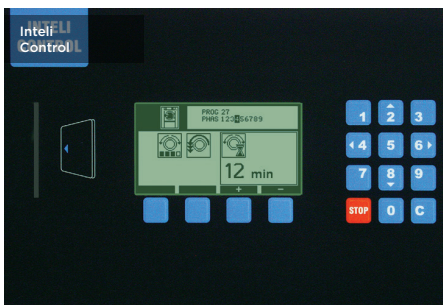

### PRODUCT FEATURES

- Engineered to successfully wet clean a wide array of items and fabrics — without shrinkage or damage — including dress shirts, wedding dresses, tailored suits, sweaters, skirts, silks, knits, wool, cotton, Gortex, polyester, linen, cashmere and camel hair.
- Perform the duties of a typical dry cleaning machine without the cost, space or negative environmental impact.
- Offer industry-best programmability and deliver complete control over every conditional aspect of the wet cleaning process.
- Provide easy to use controls. Once the programs are set, operators simply select a program number and press start.
- Feature 12 standard chemical injection signals (inteli models only) with programmable time dosing and flush flexibility. Chemicals are diluted with water before being introduced into the machine drum — preventing direct chemical-to-linen contact — preventing linen damage.
- Gently reach extract speeds ranging from 100- to 405 G-force.
- Rely on water — delivering an environmentally safe and non-toxic alternative to dry cleaning.
- Are not subject to any state or federal Environmental Protection Agency (EPA) restrictions.
- Feature durable AISI-304 stainless steel inner and outer drums designed for constant use.
- Are equipped with an oversized door, which allows for simple loading and unloading, and a heavy-duty, bolt-style hinge to withstand constant use.
- Boast superb audit capabilities allowing owner to capture usage details.
- Feature accessible components making Poseidon Wet cleaning Machines a pleasure to own, maintain and service.
- Durably constructed for years of rigorous use and are backed by an industry-leading 5/3-year warranty.
- Operate on single-phase power with inverter technology. (Adaptable for pre-wired three-phase power)