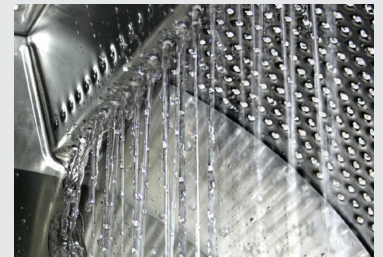

- Hard-mount design requires bolt-down to reinforced concrete foundation.
- Engineered to perfectly wetclean dress shirts, golf shirts, khakis, jeans, towels, comforters, and more.
- Perform the duties of a typical drycleaning machine without the cost, space or negative environmental impact.
- Offer flexible control over all conditional aspects of the wetcleaning process.
- Provide easy to use controls. Once the programs are set, operators simply select a program number and press start.
- Chemicals are diluted with water before being introduced into the machine drum — preventing direct chemical-to-linen contact — preventing linen damage.
- Gently reach extract speeds up to 200 G-force.
- Rely on water — delivering an environmentally safe and non-toxic alternative to drycleaning.
- Are not subject to any state or federal Environmental Protection Agency (EPA) restrictions.
- Feature durable AISI-304 stainless steel inner and outer drums designed for constant use.
- Are equipped with an oversized door, which allows for simple loading and unloading, and a heavy-duty, bolt-style hinge to withstand constant use.
- Boast superb audit capabilities allowing owner to capture usage details.
- Feature accessible components making Poseidon Shirt Laundry Plus Machines a pleasure to own, maintain and service.
- Durably constructed for years of rigorous use and are backed by an industry-leading 5/3-year warranty.
- Operate on single-phase power with inverter technology. *(adaptable for pre-wired three-phase power)*

AQUAFALL™ SYSTEM