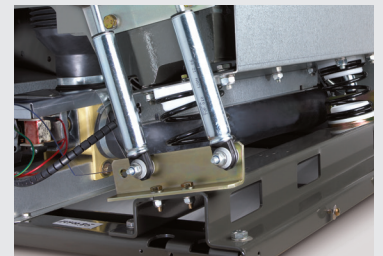

MDS SYSTEM (EH040 PICTURED)

Every drycleaning/fabricare operation is unique, with a distinctive set of production, quality and efficiency goals. Uniquely, Poseidon Wetcleaning Machines deliver the flexibility and programmability to meet any wetcleaning need. The Poseidon team works closely with facilities to properly size and install equipment.