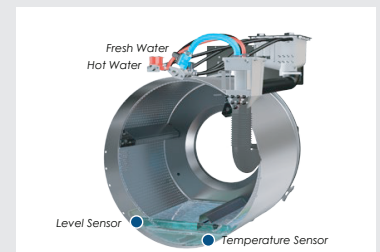

REM & RMG-SERIES

HARD-MOUNT WET CLEANING MACHINES

Delivering programmable extract speeds up to 200 G-force, flexible controls and superior efficiency, Poseidon Shirt Laundry Plus Machines are durably constructed for years of constant use. Engineered to perfectly and gently wetclean dress shirts, casual wear and many other laundry items, hard-mount Shirt Laundry Plus machines require a reinforced concrete foundation and bolt-down. Since not all fabricare facilities have the 8-inch concrete foundation required to operate a 200 G-force hard-mount washer, Poseidon Shirt Laundry Plus machines can operate on a lesser foundation by adjusting G-force extract accordingly. Programmable G-force is critical when installation variables are not ideal. Poseidon Wetcleaning Machines are backed by an industry-leading 5/3-year factory warranty.

AQUAFALL™ SYSTEM

AQUAMIXER™ SYSTEM

MDS SYSTEM (EH040 PICTURED)

Every drycleaning/fabricare operation is unique, with a distinctive set of production, quality and efficiency goals. Uniquely, Poseidon Wetcleaning Machines deliver the flexibility and programmability to meet any wetcleaning need. The Poseidon team works closely with facilities to properly size and install equipment.